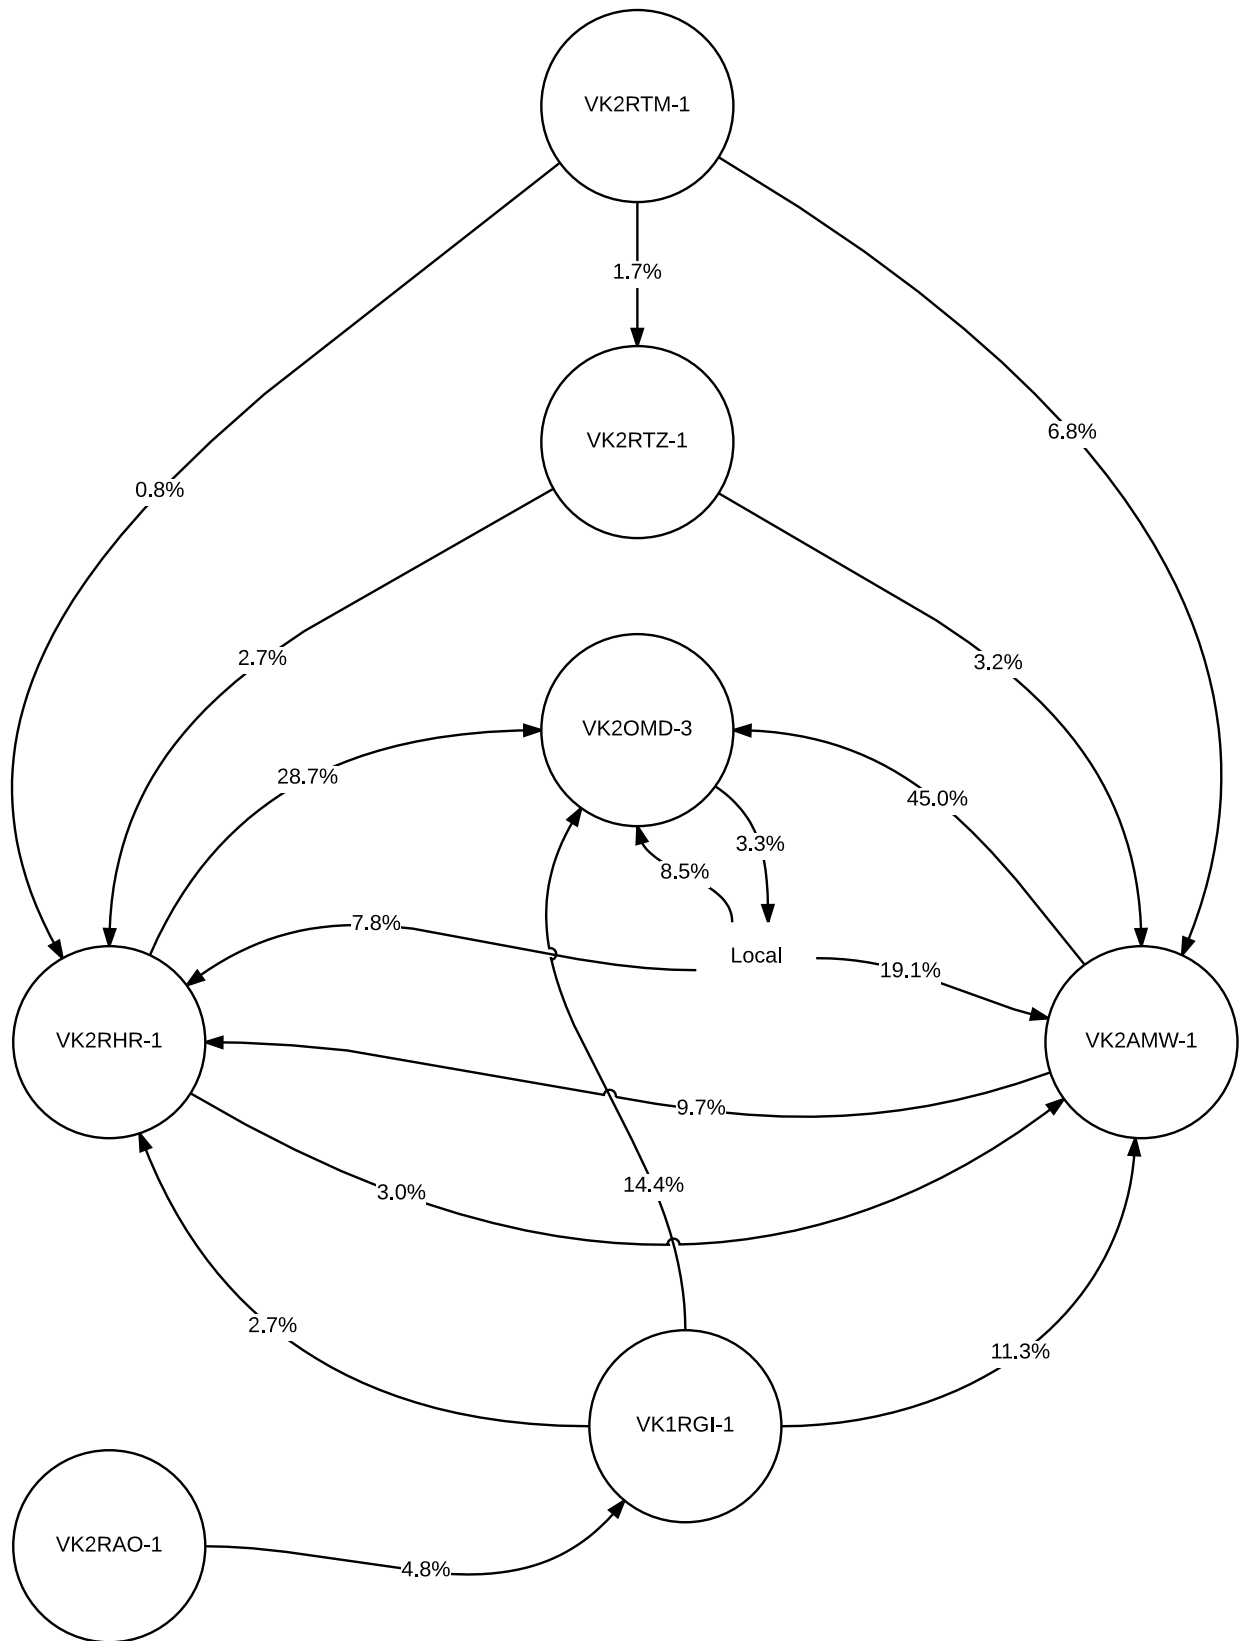

Major traffic flow on VHF APRS channel at VK2OMD-3 11/10/2014 06:00-09:00

Statistics shown are the percentage contribution to the total packets received and transmitted by VK2OMD-3 (438/h).