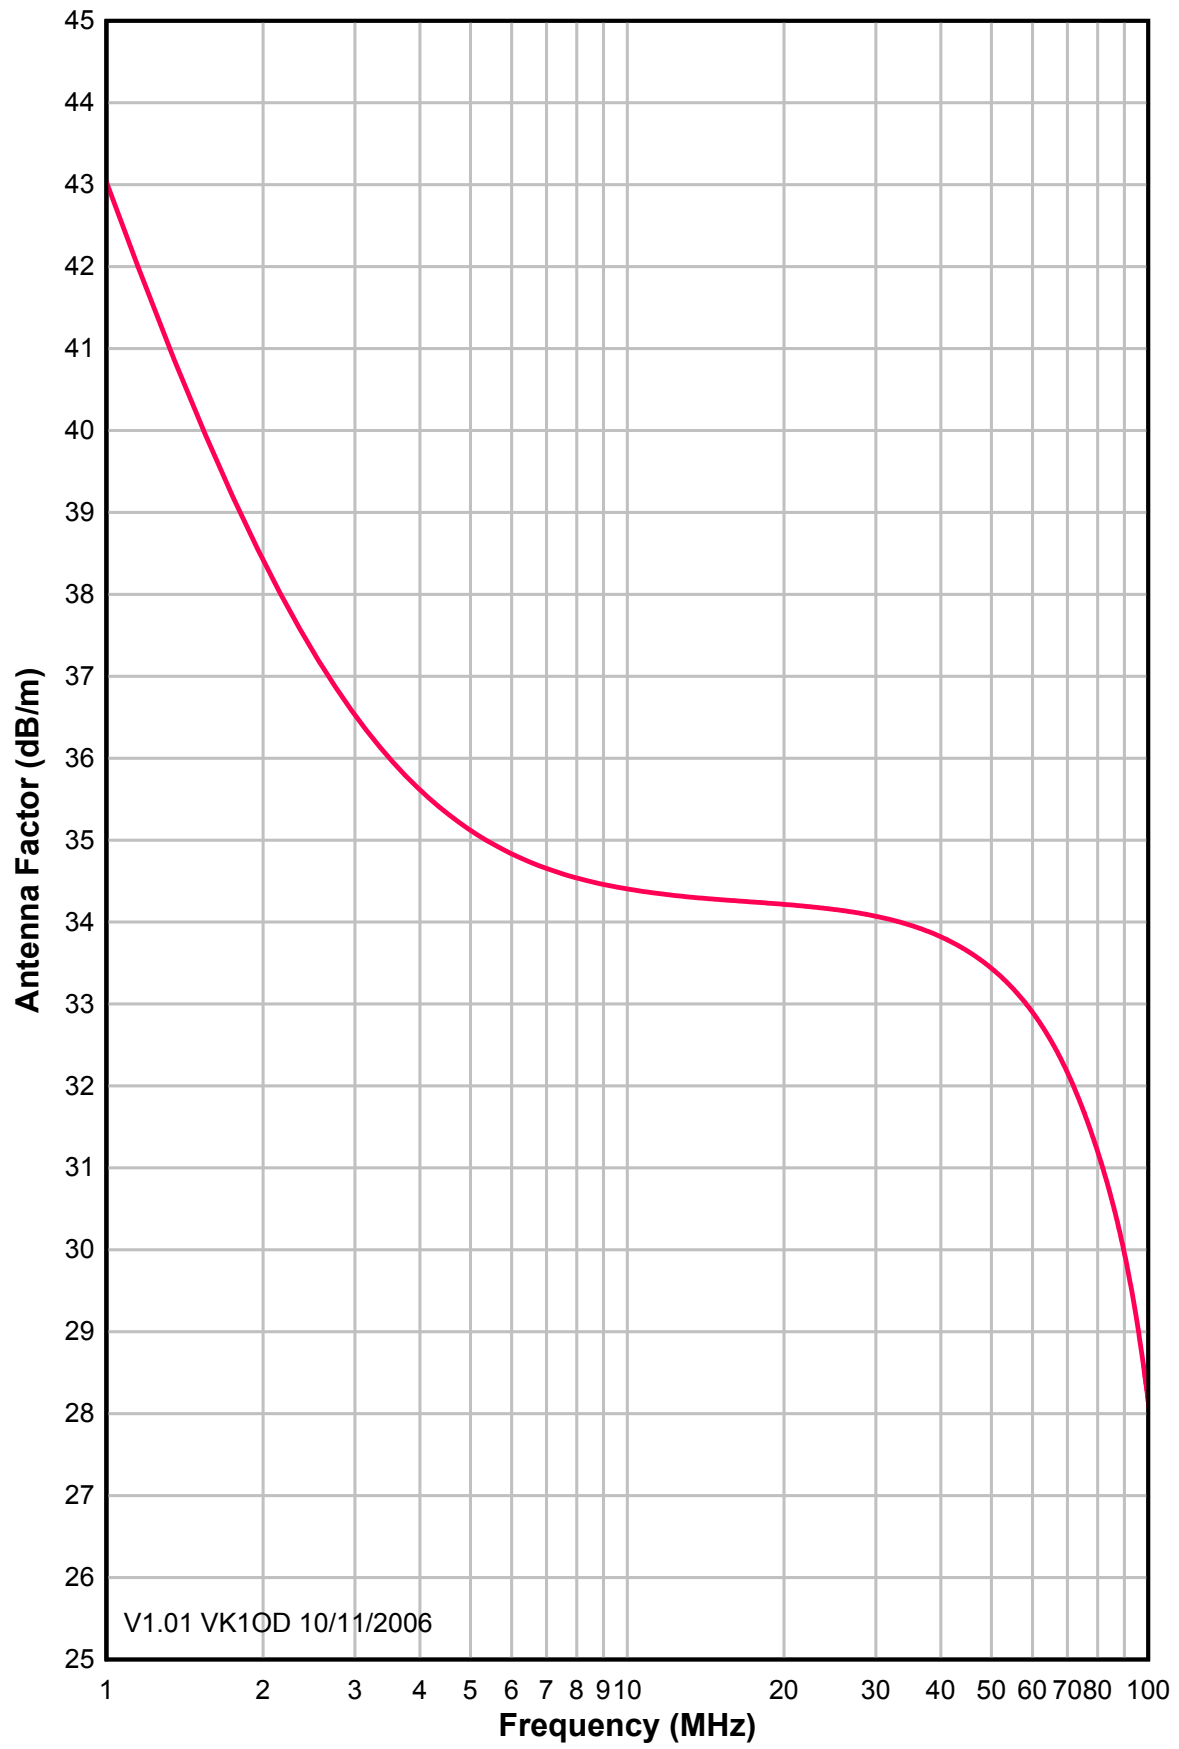

# Small Square Untuned Loop

600mm sides, 1.4mm copper, 10m RG58C/U